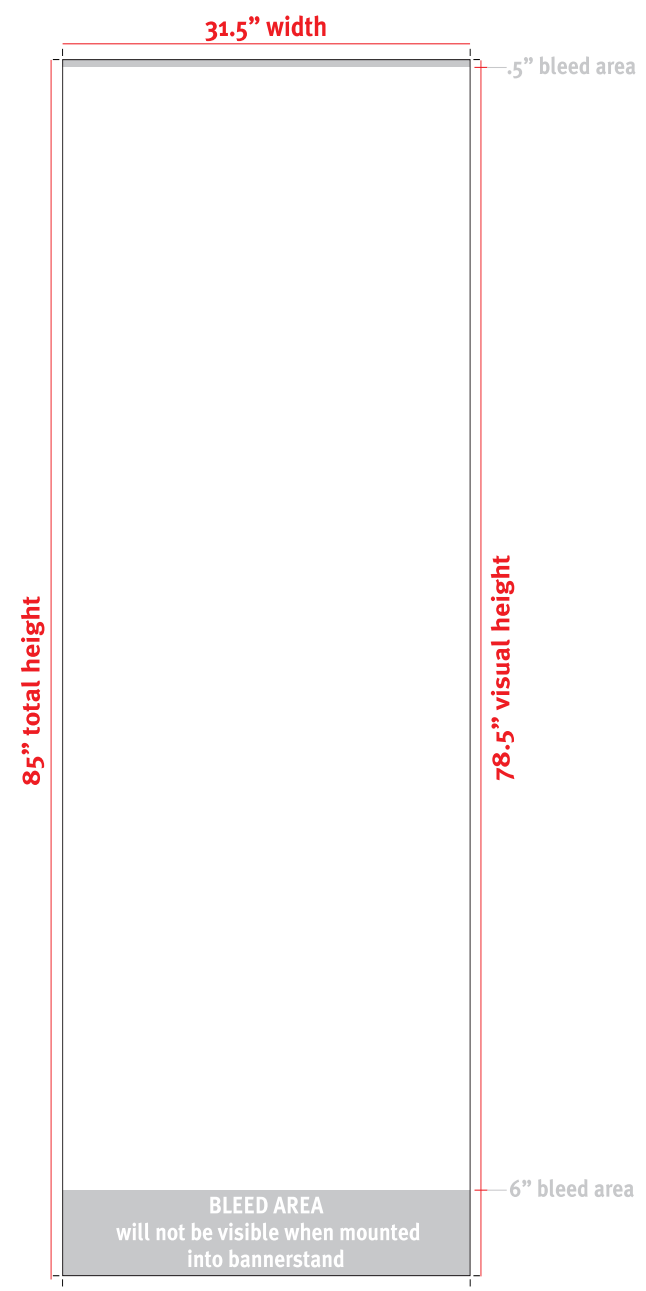

Please Provide a High Res PDF for Best Results Mosquito 800 Rollup 31.5"

**Retractable Banners:
Mosquito 800**

Total Graphic Area: 31.5" w X 85" h
Total Visual Area: 31.5" w x 78.5" h

Please be sure to include a 1/2" bleed at the top & a 6" bleed at the bottom

8oz. OXFORD TEMPLATE (Dye-Sublimation)

Please Provide a High Res PDF for Best Results **Mosquito 1200 Rollup 47.25"**

Retractable Banners:
Mosquito 1200

Total Graphic Area: 47.25" w X 85" h
 Total Visual Area: 47.25" w x 78.5" h

Mosquito 1500 Rollup 59"

Retractable Banners:
Mosquito 1500

Total Graphic Area: 59" w X 85" h
Total Visual Area: 59" w x 78.5" h

Please be sure to include a 1/2" bleed at the top & a 6" bleed at the bottom

Mosquito GIANT Rollup 36" x up to 122"

Retractable Banners:
Giant Mosquito

Total Graphic Area: 36" w X 74.5" up to 128.5" h
Total Visual Area: 36" w x 68" up to 122" h

Please be sure to include a 1/2" bleed at the top & a 6" bleed at the bottom