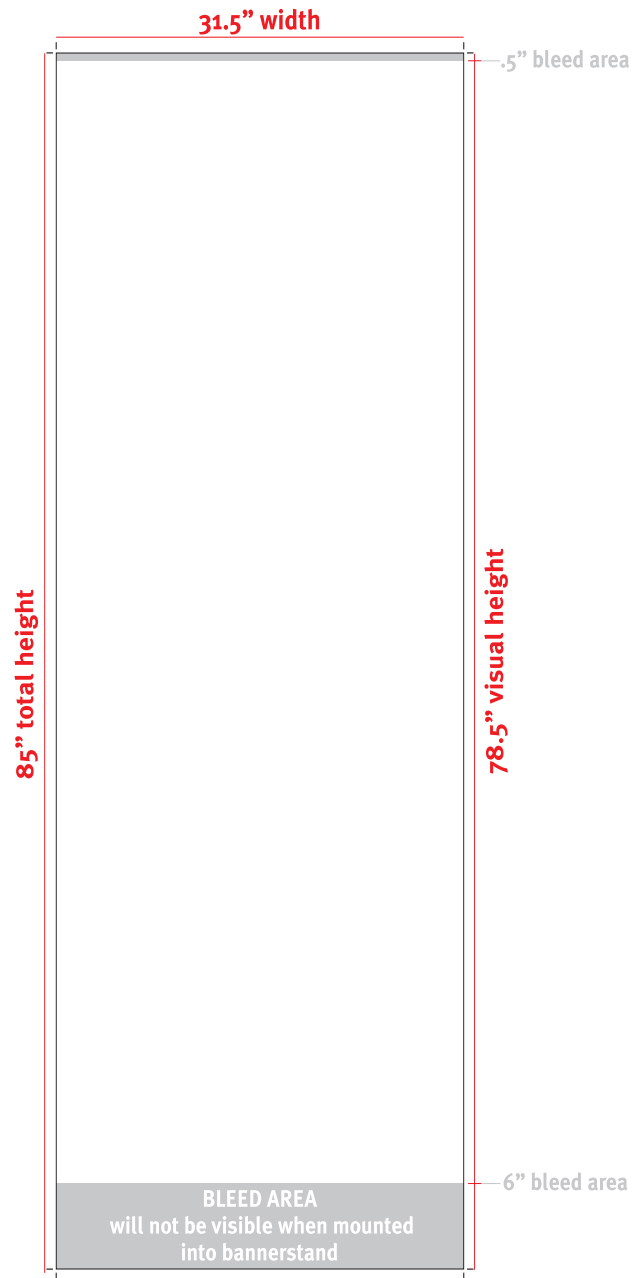

Please Provide a High Res PDF for Best Results Mosquito Lite Rollup 31.5"

**Retractable Banners:
Mosquito Lite**

Total Graphic Area: 31.5" w X 85" h
Total Visual Area: 31.5" w x 78.5" h

Please be sure to include a 1/2" bleed at the top & a 6" bleed at the bottom

Graphics printed on 8oz. Oxford using the dye-sublimation printing process will need an extra 1" bleed around the perimeter (see template on the right)

General Art Guidelines:

- CMYK Color
- Do not embed images, supply them
- Resolution must be 100-120 ppi
- All fonts must be created to outlines

8oz. OXFORD TEMPLATE (Dye-Sublimation)