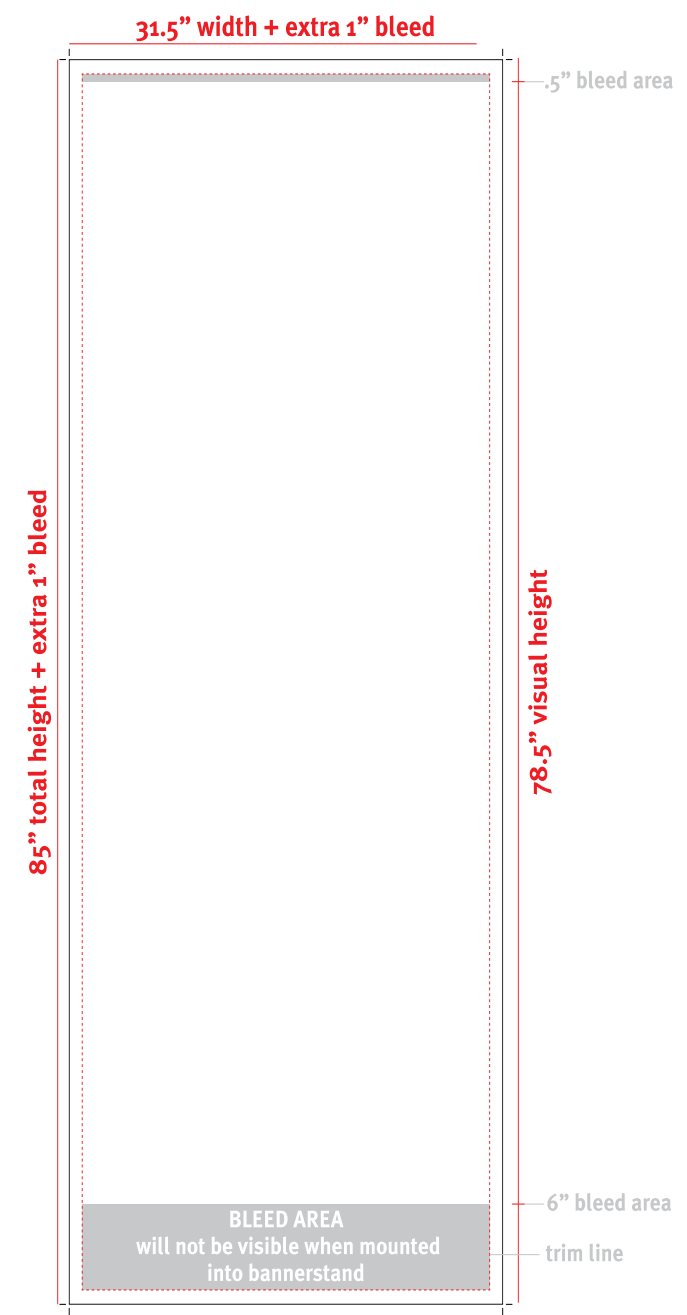

Please Provide a High Res PDF for Best Results Mosquito 800 Rollup 31.5"

**Retractable Banners:
Mosquito 800**

Total Graphic Area: 31.5" w X 85" h
Total Visual Area: 31.5" w x 78.5" h

Please be sure to include a 1/2" bleed at the top & a 6" bleed at the bottom

8oz. OXFORD TEMPLATE (Dye-Sublimation)

Please Provide a High Res PDF for Best Results **Mosquito 1200 Rollup 47.25"**

Retractable Banners:
Mosquito 1200

Total Graphic Area: 47.25" w X 85" h
 Total Visual Area: 47.25" w x 78.5" h

Mosquito 1500 Rollup 59"

Retractable Banners:
Mosquito 1500

Total Graphic Area: 59" w X 85" h
Total Visual Area: 59" w x 78.5" h

Please be sure to include a 1/2" bleed at the top & a 6" bleed at the bottom

Mosquito GIANT Rollup 36" x up to 122"

Retractable Banners:
Giant Mosquito

Total Graphic Area: 36" w X 74.5" up to 128.5" h
Total Visual Area: 36" w x 68" up to 122" h

Please be sure to include a 1/2" bleed at the top & a 6" bleed at the bottom