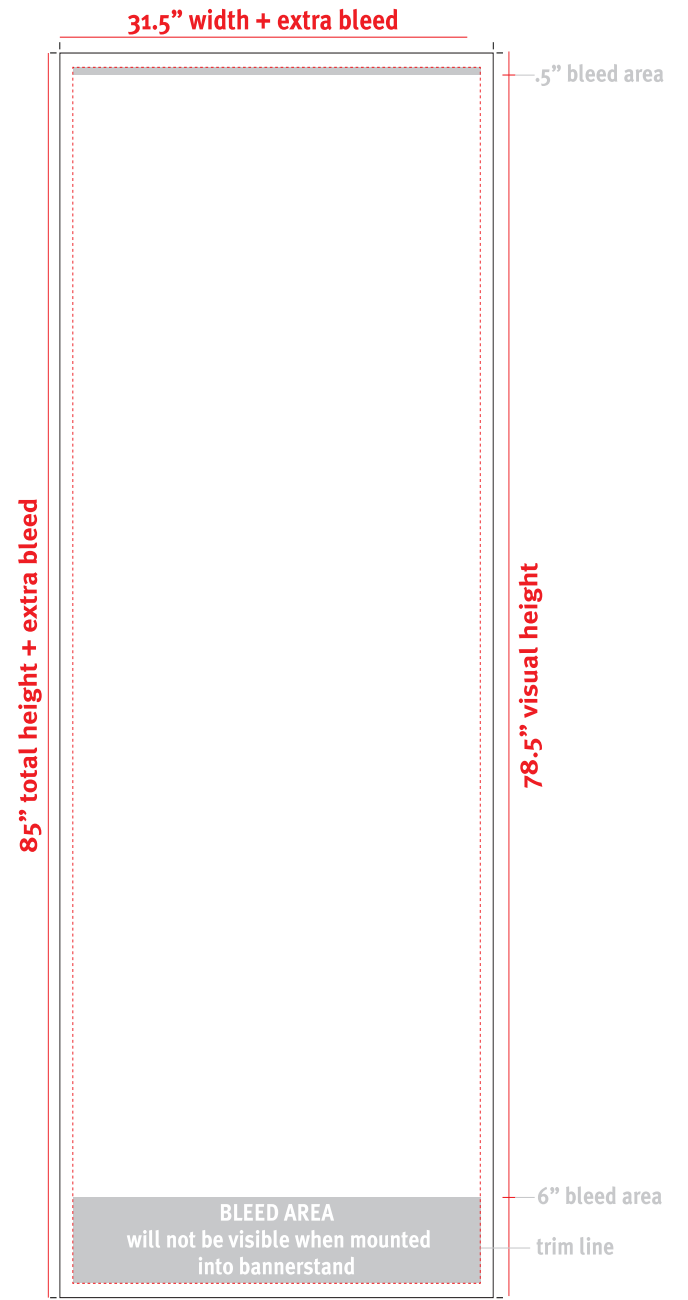

Please Provide a High Res PDF for Best Results Mosquito Lite Rollup 31.5"

**Retractable Banners:
Mosquito Lite**

Total Graphic Area: 31.5" w X 85" h
Total Visual Area: 31.5" w x 78.5" h

Please be sure to include a 1/2" bleed at the top & a 6" bleed at the bottom

Graphics printed on 8oz. Oxford using the dye-sublimation printing process will need an extra 1" bleed around the perimeter (see template on the right)

General Art Guidelines:

- CMYK Color
- Do not embed images, supply them
- Resolution must be 100-120 ppi
- All fonts must be created to outlines

8oz. OXFORD TEMPLATE (Dye-Sublimation)